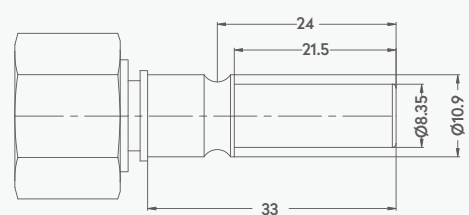

PNEUMATIC COUPLINGS
PNEUMATISCHE KUPPLUNGEN

SERIE **333**

DN **5-6**

Materials

Material Code

A = Brass Chrome Plated

B = Brass Chrome Plated

C = Brass

S = Brass Chrome Plated

0 - 20bar
(0-290 PSI)

-20° to + 140°C (EPDM)
-4° to + 284°F

**Shut Off
Type**

OE 240 - 00830
OE 200 - 01000

FLOW

150 lt/min

DN

5-6 mm

Plug Profile Serie 333

■ 333.05

■ 333.06

Options

Compatible with

IBEDA