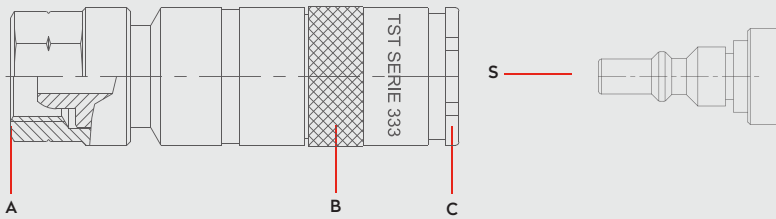

Materials

Material Code

A = Brass Chrome Plated

B = Brass Chrome Plated

C = Brass

S = Steel Nickel Plated

0 - 20bar
(0-290 PSI)

-20° to + 135°C (EPDM)
-4° to + 284°F

Shut Off
Type

OE 200 - 01000
OE 200 - 00450
OE 178 - 00720

FLOW

150 lt/min

DN

4.5-5 mm