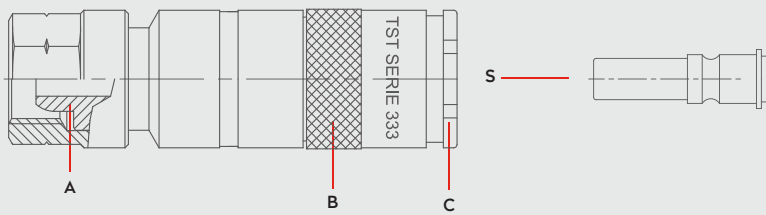

PNEUMATIC COUPLINGS
PNEUMATISCHE KUPPLUNGEN

SERIE **333**

DN **5-6**

Materials

Material Code

A = Brass Chrome Plated

B = Brass Chrome Plated

C = Brass

S = Brass Chrome Plated

0 - 20bar
(0-290 PSI)

-20° to + 140°C (EPDM)
-4° to + 284°F

**Shut Off
Type**

OE 240 - 00830
OE 200 - 01000

FLOW

150 lt/min

DN

Connection	Part No.	L	ØD
Ø 7	334 -05 HU 07	64,5	13,7
Ø 10	334 -05 HU 10	64,5	13,7